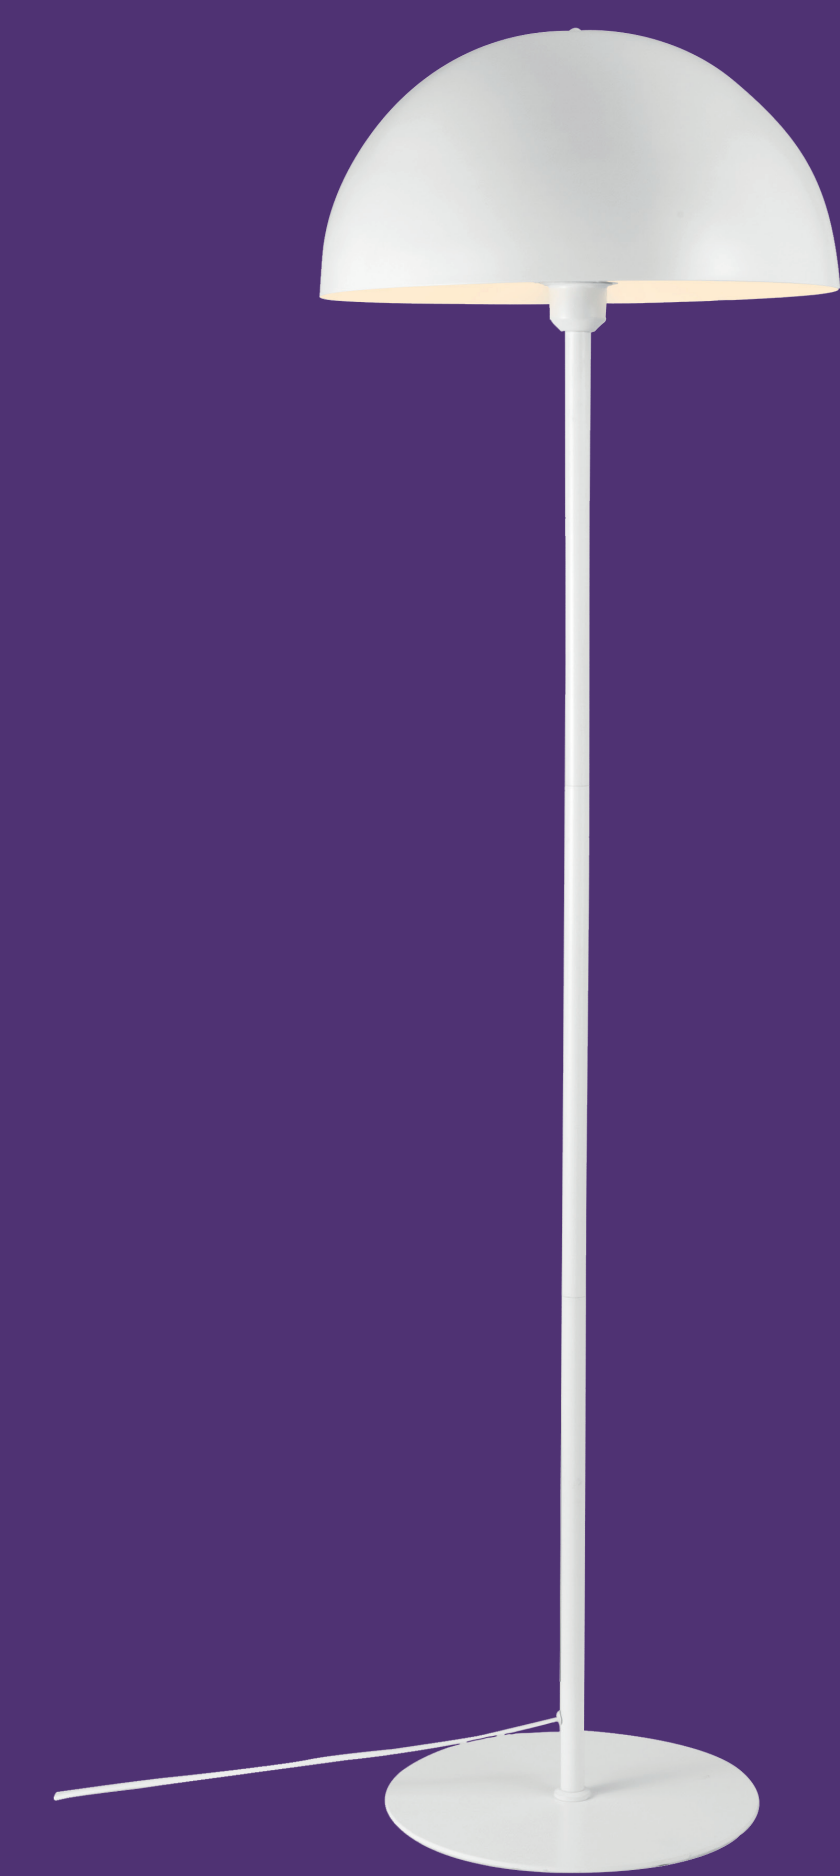

FLOOR LAMP

GOLVLAMPA // GULVLAMPE // LATTIAVALAISIN // STANDLAMPI

ALTA

ELVITA

WHITE

Max 35 W

1 light bulb (not included)

Cord length 150 cm

ELVITA

FLOOR LAMP

GOLVLAMPA // GULVLAMPE // LATTIAVALAISIN // STANDLAMPI

ALTA

Max 35 W

1 light bulb (not included)

Cord length 150 cm

ELVITA

FLOOR LAMP

GOLVLAMPA // GULVLAMPE // LATTIAVALAISIN // STANDLAMPI

ALTA

ELVITA

MODEL NO.
E116499

E27

Max 35 W

1

1 light bulb (not included)

150 cm

Cord length 150 cm

EN // FLOOR LAMP

- Bulb fitting: E27
- Number of bulbs: 1
- Bulb not included
- Foot switch
- Cord length: 150 cm
- Only for indoor use
- Double insulated
- Made of metal